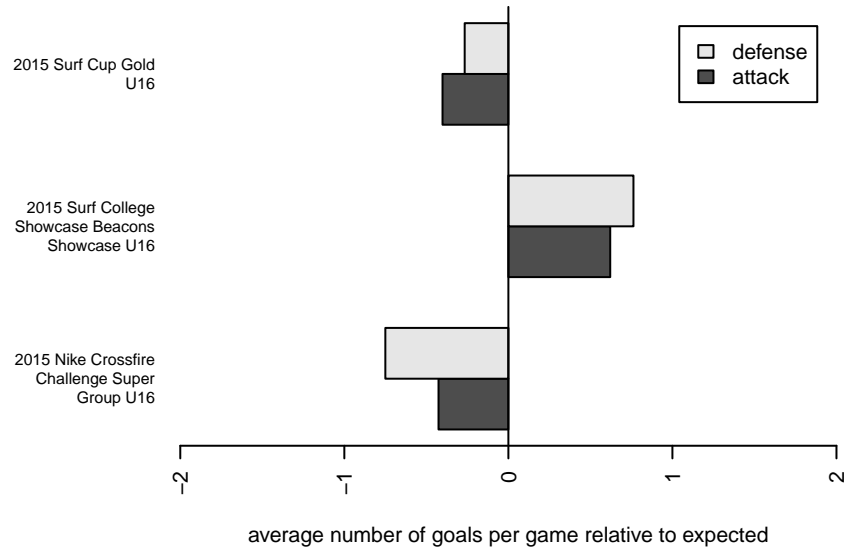

# San Diego Surf Academy EGSL G99

, CAS  
 G99 total strength=1610  
 attack=23.51 defense=11.65

alt names used:  
 SAN DIEGO SURF SC EGSL ACADEMY (CAS  
 SD SURF ACADEMY EGSL (CAS)  
 SD SURF ACADEMY EGSL (CAS)

Venues played:  
 2015 Nike Crossfire Challenge Super Group U'  
 2015 Surf Cup Gold U16  
 2015 Surf College Showcase Beacons Showca

**attack and defense variance (black dot)  
relative to other teams  
and top 10 in region**

**attack and defense rating  
relative to others at age  
and all opponents in last 13 months**

**attack and defense rating  
relative to others at age  
and all opponents in last 13 months**

**Performance relative to 13 month average**

**Performance relative to 13 month average**

Distribution of opponents  
 Red = Lose zone, Blue = Win zone, Green = Even  
 Black line separates win/lose zones

lot. A=Neither has attack advantage, B=Opponent has both attack and defense advantage, C=Opponent has both attack and defense disadvantage, D=Both have