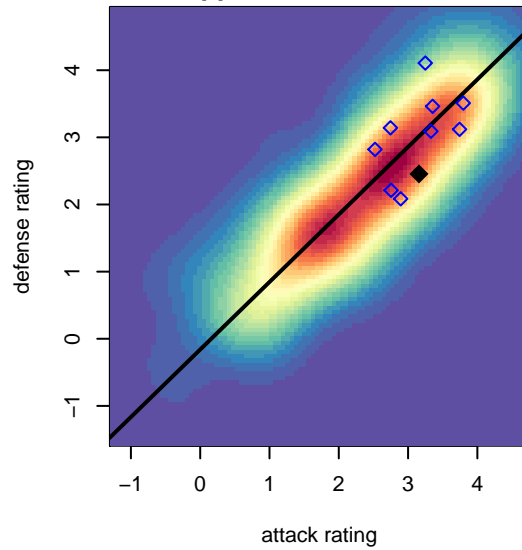

# San Diego Surf Academy EGSL G99

, CAS  
 G99 total strength=1610  
 attack=23.51 defense=11.65

alt names used:  
 SAN DIEGO SURF SC EGSL ACADEMY (CAS  
 SD SURF ACADEMY EGSL (CAS)  
 SD SURF ACADEMY EGSL (CAS)

**attack and defense rating  
relative to others at age  
and all opponents in last 13 months**

**attack and defense rating  
relative to others at age  
and all opponents in last 13 months**

**Performance relative to 13 month average**

**Performance relative to 13 month average**

Distribution of opponents  
 Red = Lose zone, Blue = Win zone, Green = Even  
 Black line separates win/lose zones

lot. A=Neither has attack advantage, B=Opponent has both attack and defense advantage, C=Opponent has both attack and defense disadvantage, D=Both have