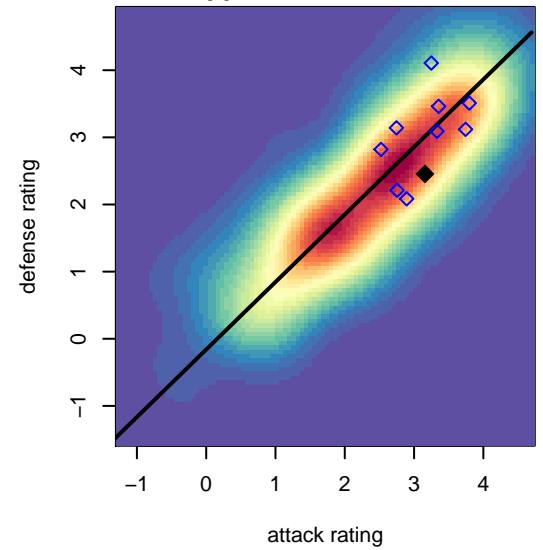

# San Diego Surf Academy EGSL G99

, CAS  
 G99 total strength=1610  
 attack=23.51 defense=11.65

alt names used:  
 SAN DIEGO SURF SC EGSL ACADEMY (CAS  
 SD SURF ACADEMY EGSL (CAS)  
 SD SURF ACADEMY EGSL (CAS)

Venues played:  
 2015 Nike Crossfire Challenge Super Group U'  
 2015 Surf Cup Gold U16  
 2015 Surf College Showcase Beacons Showca

**attack and defense variance (black dot)  
relative to other teams  
and top 10 in region**

**attack and defense rating  
relative to others at age  
and all opponents in last 13 months**

**attack and defense rating  
relative to others at age  
and all opponents in last 13 months**

**Performance relative to 13 month average**

**Performance relative to 13 month average**

Distribution of opponents  
 Red = Lose zone, Blue = Win zone, Green = Even  
 Black line separates win/lose zones

lot. A=Neither has attack advantage, B=Opponent has both attack and defense advantage, C=Opponent has both attack and defense disadvantage, D=Both have