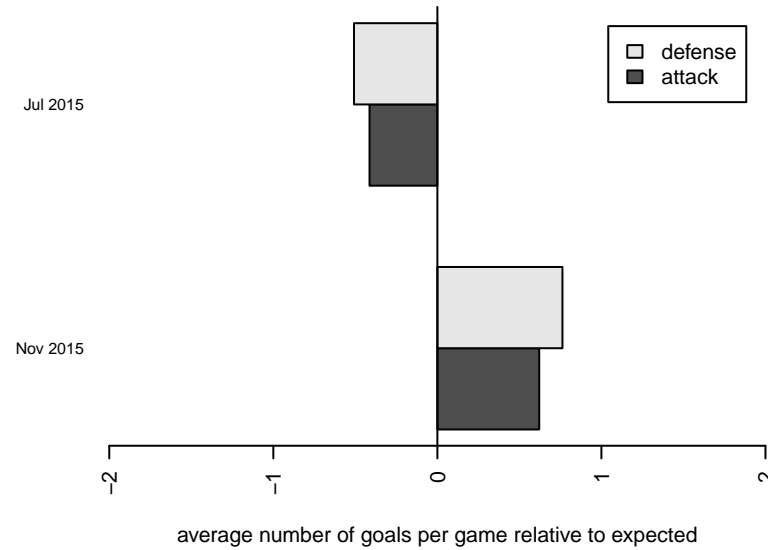

**attack and defense rating  
relative to others at age  
and all opponents in last 13 months**

**attack and defense rating  
relative to others at age  
and all opponents in last 13 months**

**Performance relative to 13 month average**

**Performance relative to 13 month average**

Distribution of opponents  
 Red = Lose zone, Blue = Win zone, Green = Even  
 Black line separates win/lose zones

lot. A=Neither has attack advantage, B=Opponent has both attack and defense advantage, C=Opponent has both attack and defense disadvantage, D=Both have