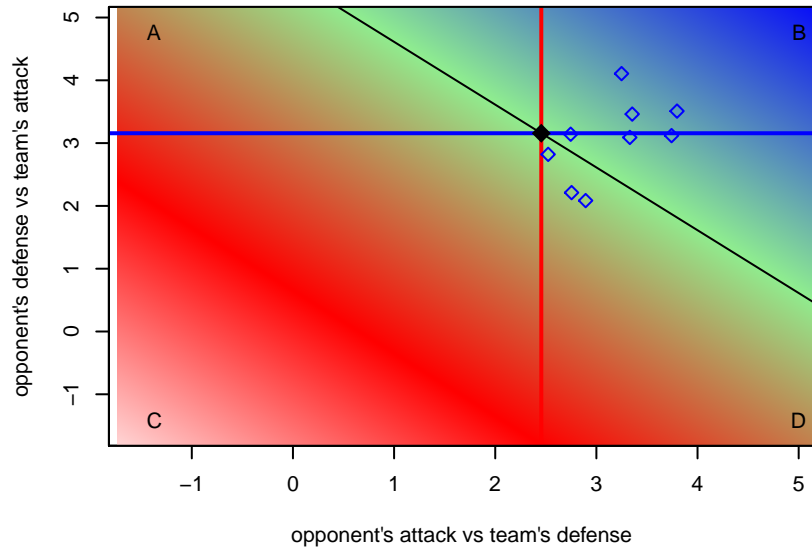

**attack and defense rating  
relative to others at age  
and all opponents in last 13 months**

**attack and defense rating  
relative to others at age  
and all opponents in last 13 months**

**Performance relative to 13 month average**

**Performance relative to 13 month average**

Distribution of opponents  
 Red = Lose zone, Blue = Win zone, Green = Even  
 Black line separates win/lose zones

lot. A=Neither has attack advantage, B=Opponent has both attack and defense advantage, C=Opponent has both attack and defense disadvantage, D=Both have