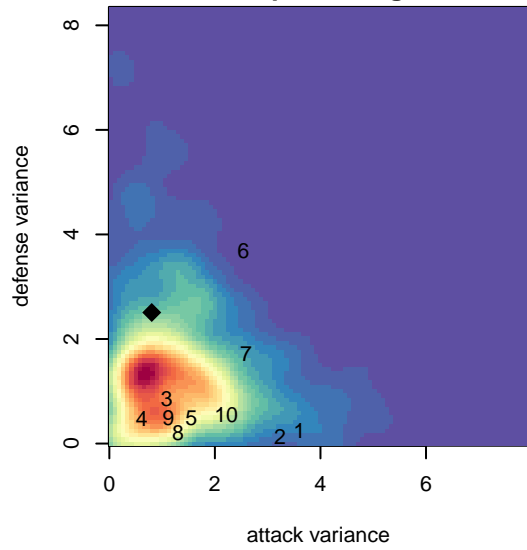

# San Diego Surf Academy EGSL G99

, CAS  
 G99 total strength=1610  
 attack=23.51 defense=11.65

alt names used:  
 SAN DIEGO SURF SC EGSL ACADEMY (CAS  
 SD SURF ACADEMY EGSL (CAS)  
 SD SURF ACADEMY EGSL (CAS)

Venues played:  
 2015 Nike Crossfire Challenge Super Group U'  
 2015 Surf Cup Gold U16  
 2015 Surf College Showcase Beacons Showca

**attack and defense variance (black dot)  
relative to other teams  
and top 10 in region**

**Performance relative to 13 month average**

Distribution of opponents  
 Red = Lose zone, Blue = Win zone, Green = Even  
 Black line separates win/lose zones

lot. A=Neither has attack advantage, B=Opponent has both attack and defense advantage, C=Opponent has both attack and defense disadvantage, D=Both have