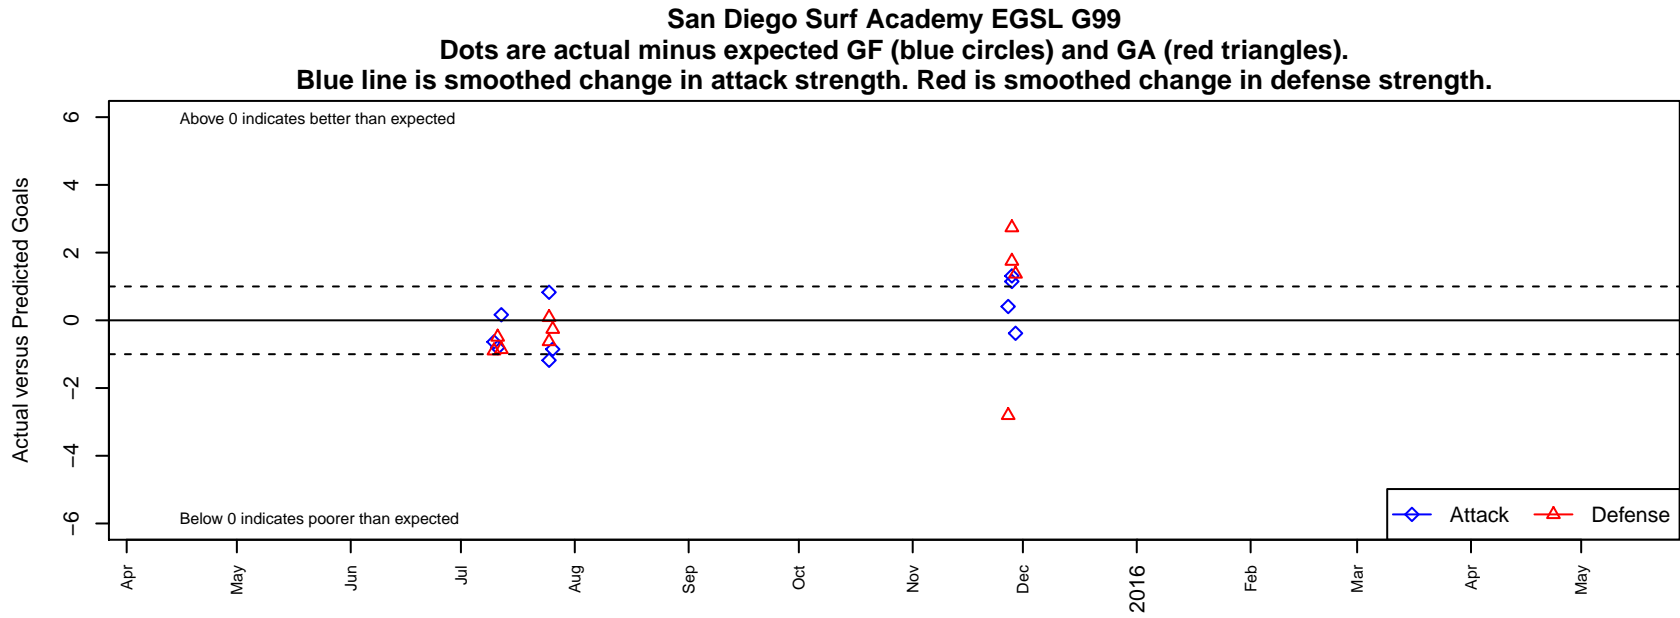

**attack and defense variance (black dot)
relative to other teams
and top 10 in region**

**attack and defense rating
relative to others at age
and all opponents in last 13 months**

**attack and defense rating
relative to others at age
and all opponents in last 13 months**

San Diego Surf Academy EGSL G99

, CAS
G99 total strength=1610
attack=23.51 defense=11.65

alt names used:
SAN DIEGO SURF SC EGSL ACADEMY (CAS
SD SURF ACADEMY EGSL (CAS)
SD SURF ACADEMY EGSL (CAS)

Venues played:
2015 Nike Crossfire Challenge Super Group U'
2015 Surf Cup Gold U16
2015 Surf College Showcase Beacons Showca